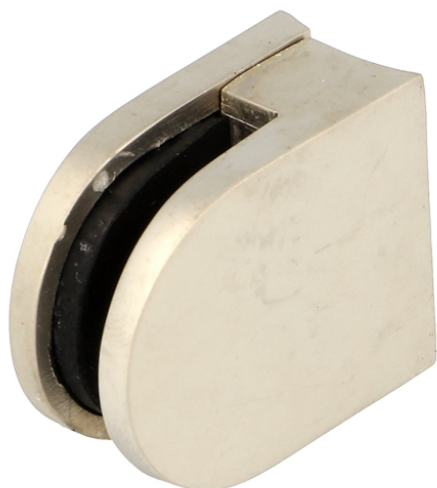

PRODUCT SHEET

Description:

Glass Clamp, "Small", Zamak, Matt NPL, Bent Tube $\varnothing 31\text{mm}$, F/4-5mm Glass Thickness

Item number:

22.10.181-0

Units	Box	Carton	HS Code	Barcode
Pcs.	50	500	8302419000	
				5704866083119

SISO A/S
Mileparken 11
DK-2740 Skovlunde
Denmark
VAT: DK 24786013

Phone +45 45 830 900
www.siso.dk
siso@siso.dk

Danske Bank
Nytorv Branch
Copenhagen
SWIFT: DABADKKK

Account no.
4180 3112 112936
IBAN Account
DK7230003112112936