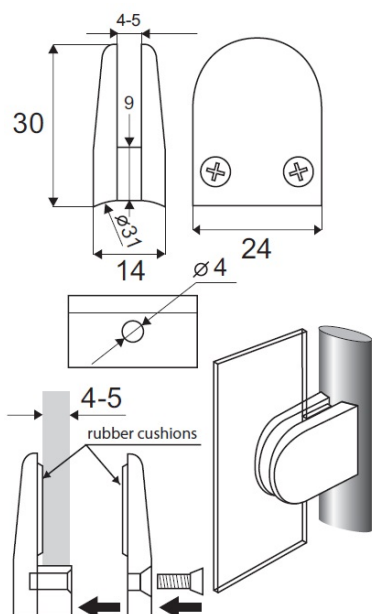

PRODUCT SHEET

Description:

Glass Clamp, "Small", Zamak, Matt NPL, Bent Tube $\varnothing 31\text{mm}$, F/4-5mm Glass Thickness

Item number:

22.10.181-0

Units	Box	Carton	HS Code	Barcode
Pcs.	50	500	8302419000	
				5704866083119

SISO A/S
Mileparken 11
DK-2740 Skovlunde
Denmark
VAT: DK 24786013

Phone +45 45 830 900
www.siso.dk
siso@siso.dk

Danske Bank
Nytorv Branch
Copenhagen
SWIFT: DABADKKK

Account no.
4180 3112 112936
IBAN Account
DK7230003112112936